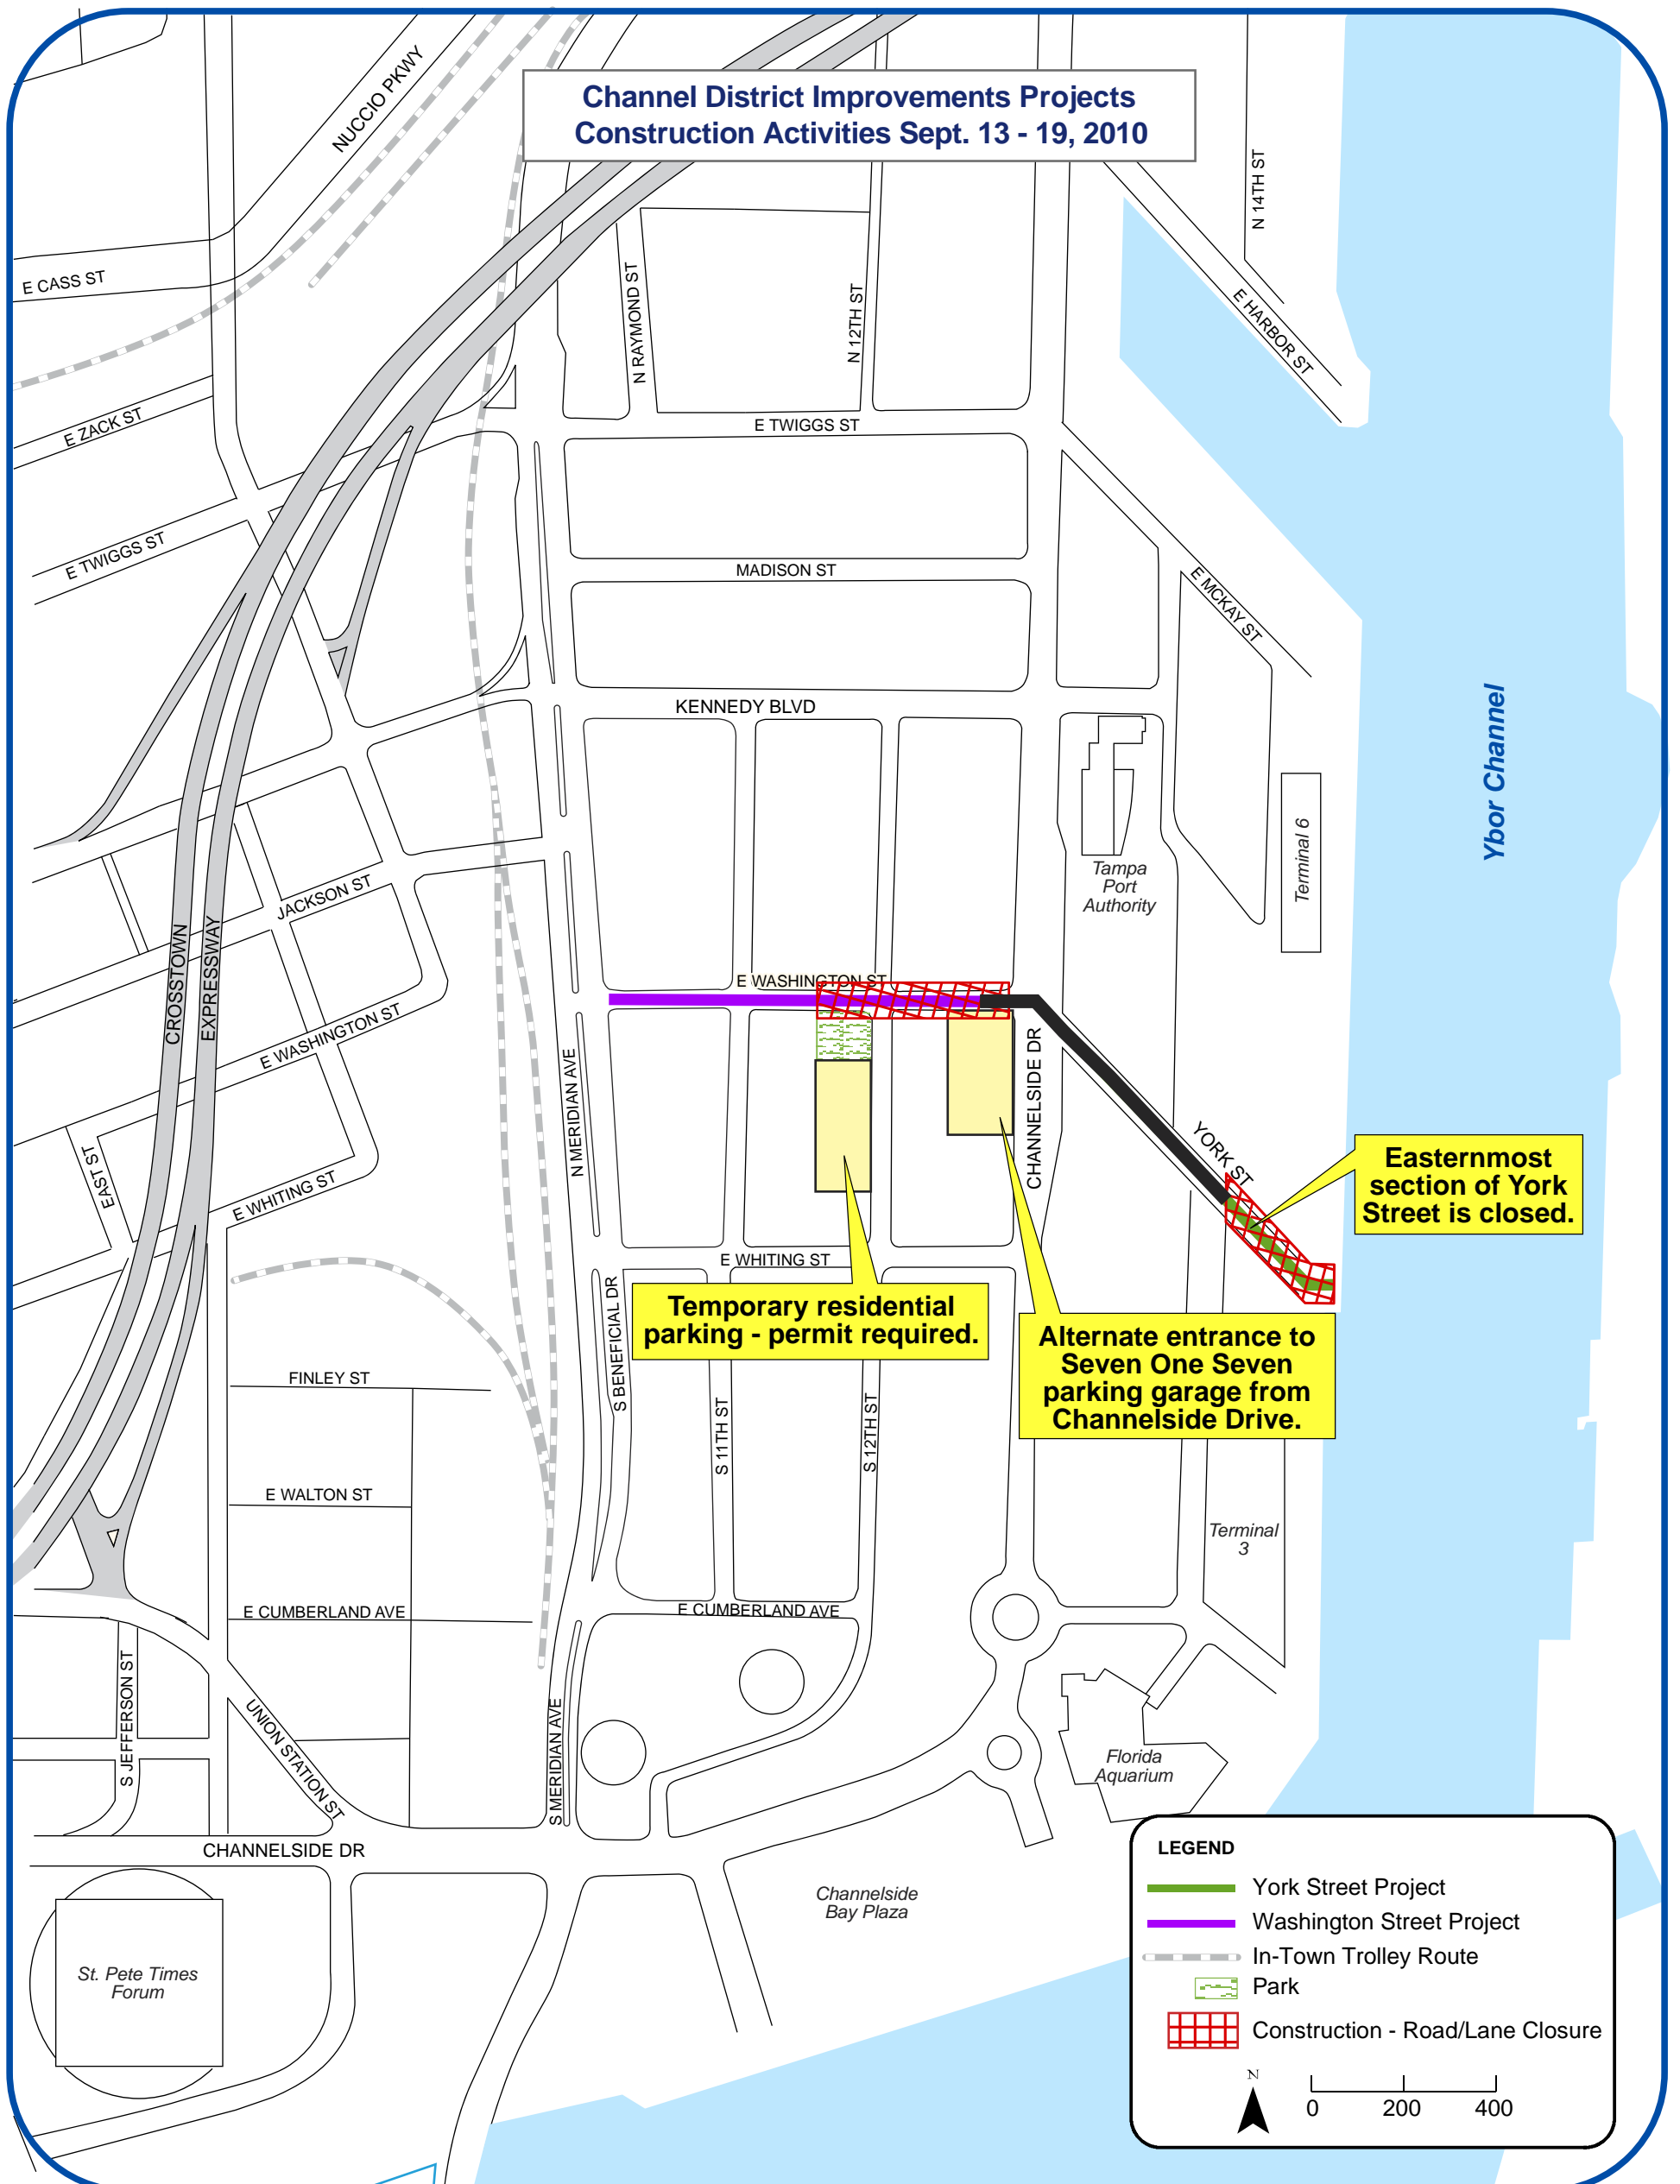

# CHANNEL DISTRICT

www.tampa-ucap.com

**Channel District Improvements Projects  
Construction Activities Sept. 13 - 19, 2010**

**Easternmost section of York Street is closed.**

**Temporary residential parking - permit required.**

**Alternate entrance to Seven One Seven parking garage from Channelside Drive.**